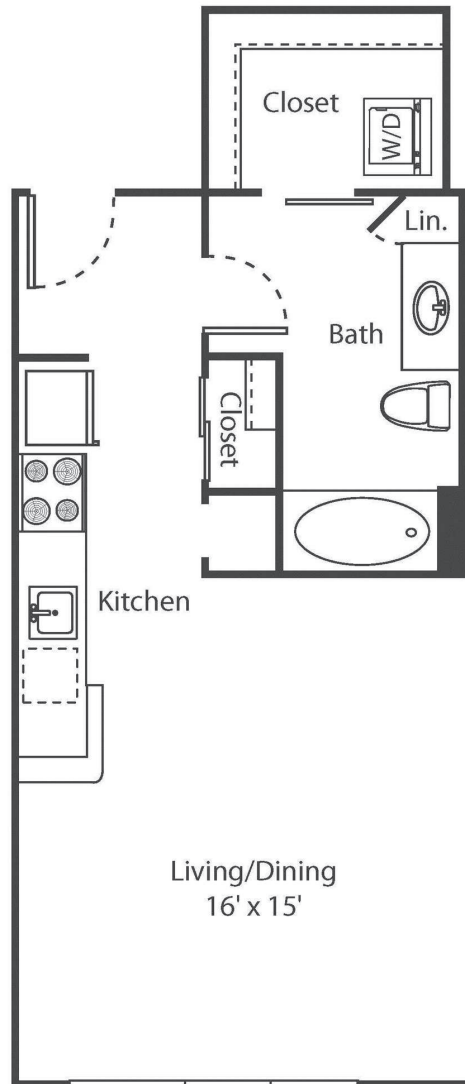

S7

STUDIO

555

SQ. FT.

	2121 Sixth Avenue Seattle, WA 98121
	www.via6seattle.com

Floor plans are artist's rendering. All dimensions are approximate. Actual product and specifications may vary in dimension or detail. Not all features are available in every apartment. Prices and availability are subject to change. Please see a representative for details.