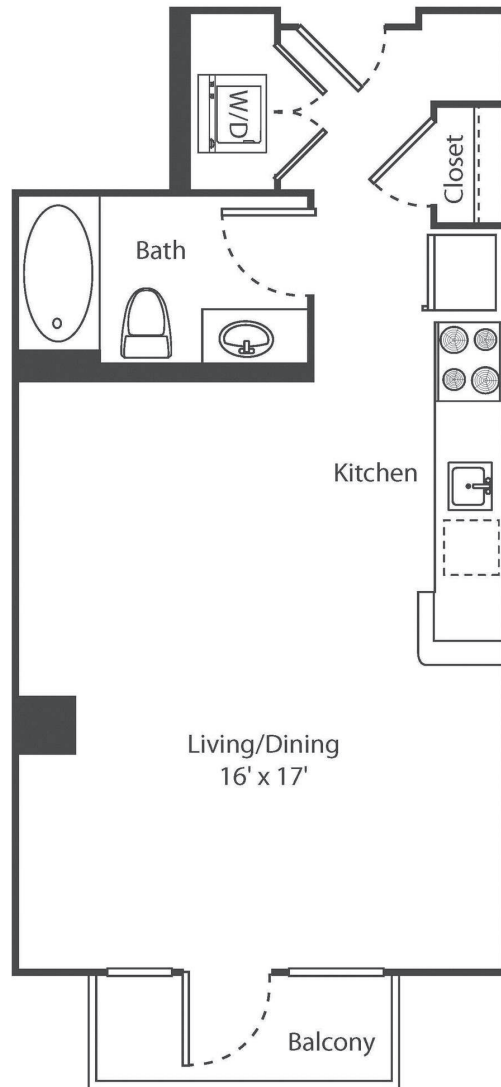

S6

STUDIO

513

SQ. FT.

via⁶

2121 Sixth Avenue | Seattle, WA 98121

www.via6seattle.com

Floor plans are artist's rendering. All dimensions are approximate. Actual product and specifications may vary in dimension or detail. Not all features are available in every apartment. Prices and availability are subject to change. Please see a representative for details.