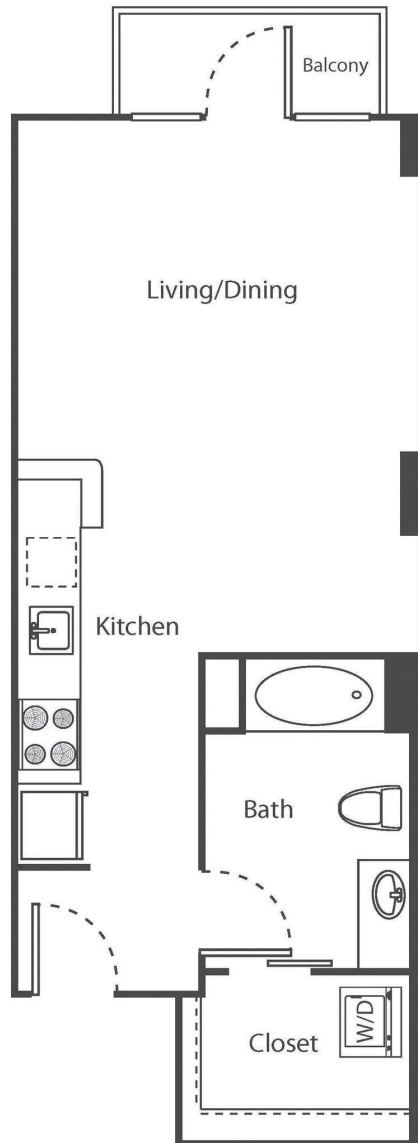

S5

STUDIO

507

SQ. FT.

	2121 Sixth Avenue Seattle, WA 98121
	www.via6seattle.com

Floor plans are artist's rendering. All dimensions are approximate. Actual product and specifications may vary in dimension or detail. Not all features are available in every apartment. Prices and availability are subject to change. Please see a representative for details.