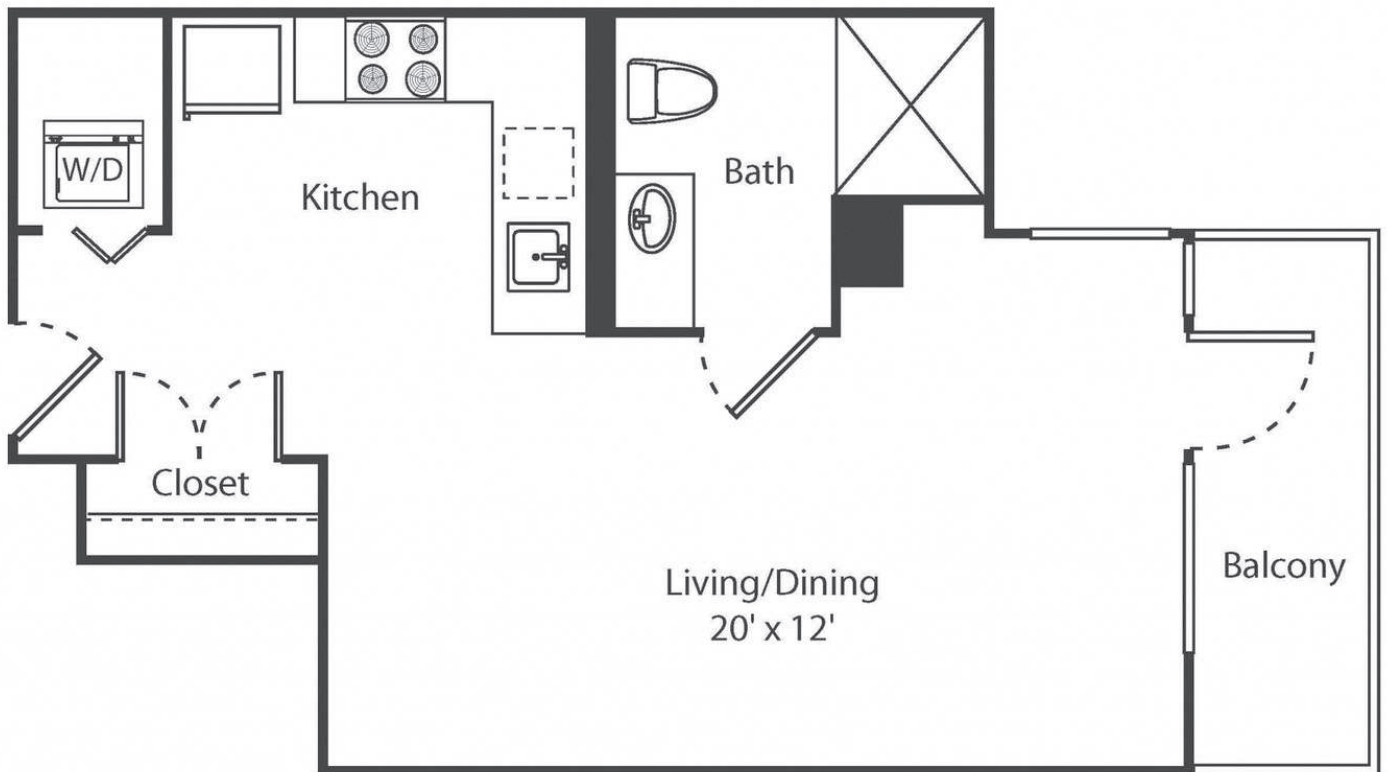

S1

STUDIO

465

SQ. FT.

	2121 Sixth Avenue Seattle, WA 98121
	www.via6seattle.com

Floor plans are artist's rendering. All dimensions are approximate. Actual product and specifications may vary in dimension or detail. Not all features are available in every apartment. Prices and availability are subject to change. Please see a representative for details.