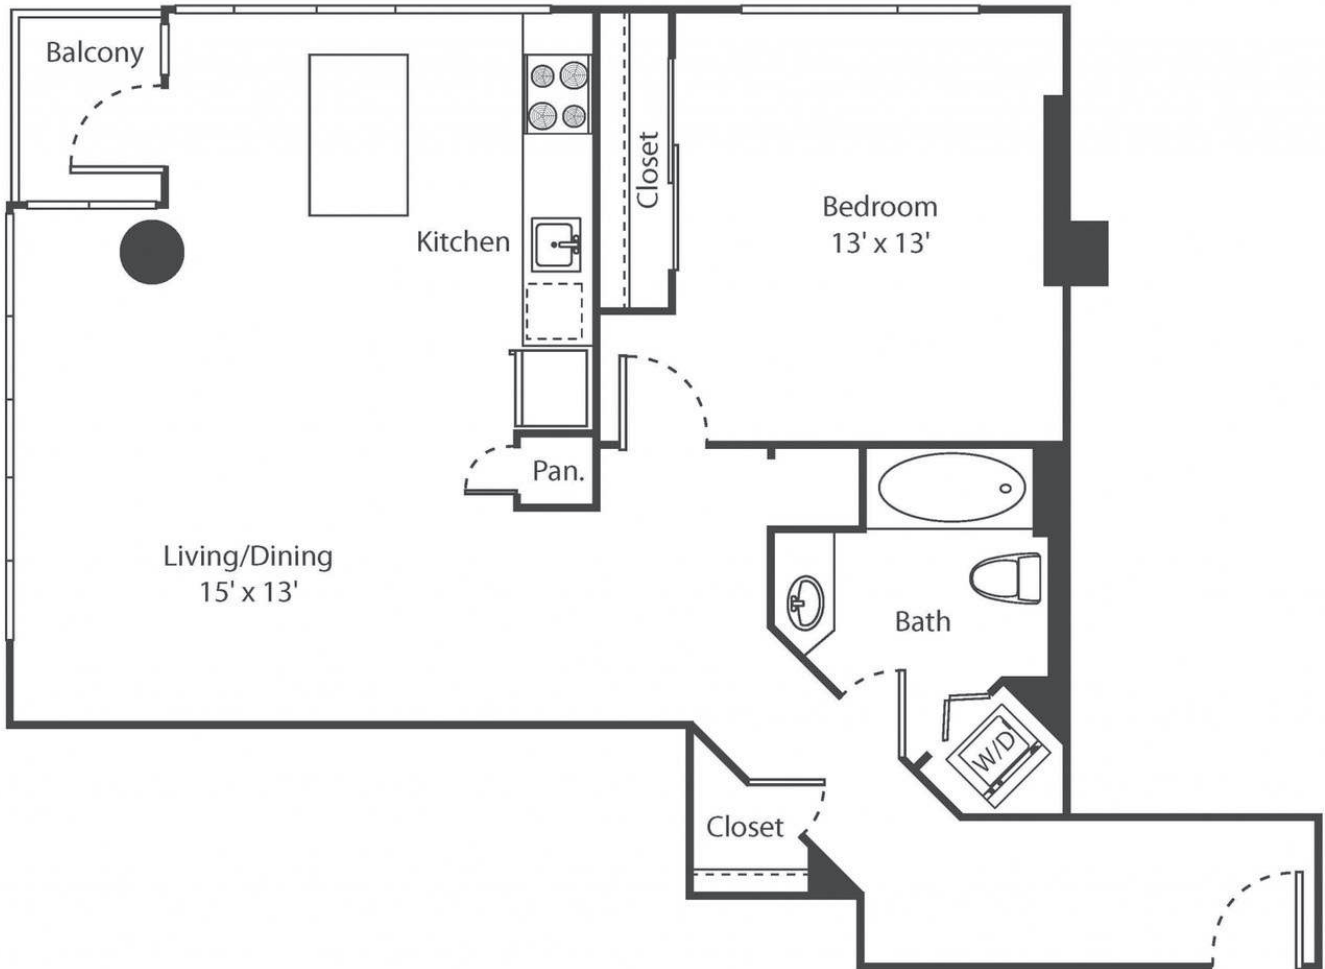

A11

1 BED / 1 BATH

881

SQ. FT.

via⁶

2121 Sixth Avenue | Seattle, WA 98121

www.via6seattle.com

Floor plans are artist's rendering. All dimensions are approximate. Actual product and specifications may vary in dimension or detail. Not all features are available in every apartment. Prices and availability are subject to change. Please see a representative for details.